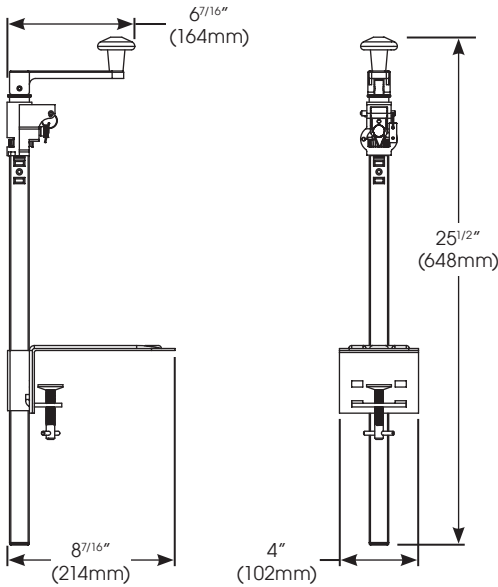

### Standard Features

- ◆ Easily disassembles for increased sanitation
- ◆ Heavy-duty nickel-plated steel construction
- ◆ Rigid universal mounting base for permanent screw down or portable clamp down installation to wooden or stainless steel work tables
- ◆ 19" (483mm) long body pierces any size can up to 16" (407mm) tall
- ◆ Quick change dual-sided tempered knife blade and stainless steel gear
- ◆ NSF listed
- ◆ One year parts and labor warranty

### Parts & Accessories

CO-3N-GA	Gear Assembly
CO-3G	Gear
CO-3N-KP	Key Pin Assembly
CO-3N-BH	Blade Holde
CO-3N-TS	Thumb Screw and Washer
CO-3N-B	Blade
CO-3N-PB	Base Plate with Fixing Screw

MODEL	DESCRIPTION	OVERALL DIMENSIONS			BOX DIMENSIONS			SHIP WEIGHT
		LENGTH	DEPTH	HEIGHT	LENGTH	DEPTH	HEIGHT	
CO-3N	Premium Manual Can Opener	8-7/16" (214mm)	4" (102mm)	25-1/2" (648mm)	26-3/8" (670mm)	6-3/4" (171mm)	3-5/8" (91mm)	5.5 lbs (2.5 kg)

#### Premium Manual Can Opener

The Premium Manual Can Opener model CO-3N as manufactured by Winco®, Lodi, NJ 07644.

The Premium Manual Can Opener shall be constructed of heavy-duty nickel plated steel with a quick change dual-sided tempered knife balde. The sturdy base can be screwed or clamped down for installation. The unit opens cans up to 16" (407mm). Units are NSF listed. One year parts and labor warranty included.